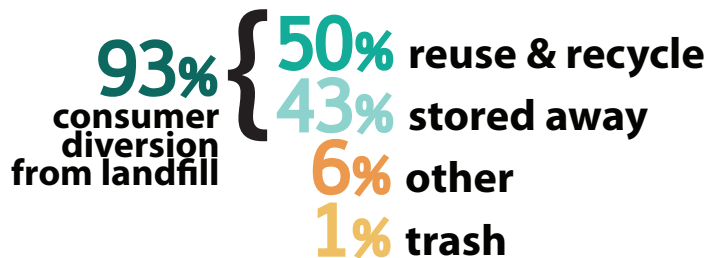

recycle my cell

2017

“what did you do with your last phone?”

Recycle My Cell accepts **all wireless devices that connect to a cellular network**, regardless of brand, model, age or condition. Head to RecycleMyCell.ca to learn more!